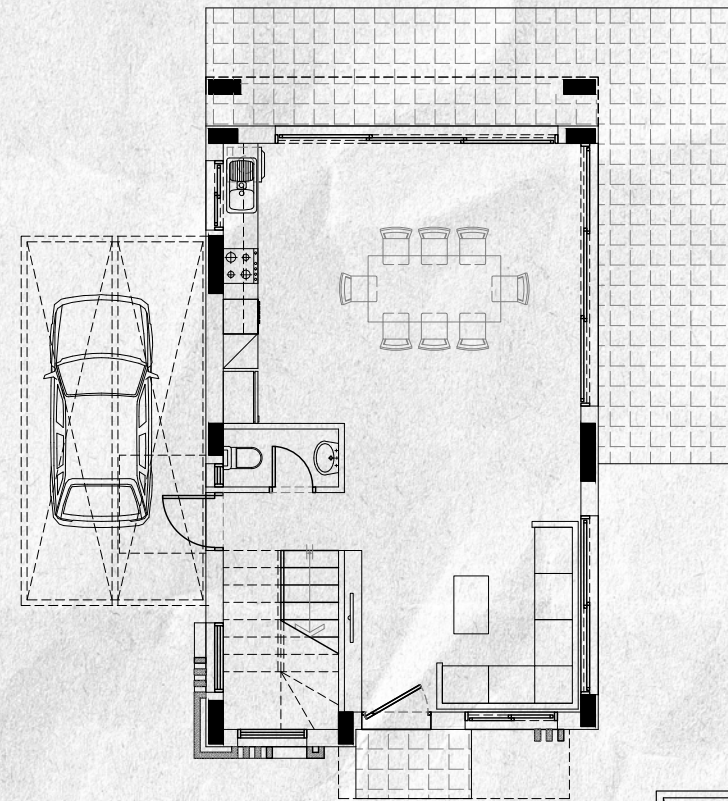

LOCATION: **Kapparis, quiet residential area**  
PROJECT TYPE: **Contemporary design villas with private swimming pools**  
NUMBER OF UNITS: **10**  
BEDROOMS: **3**  
COVERED AREAS: **141m<sup>2</sup>**  
COVERED VERANDA: **18-27m<sup>2</sup>**  
ROOF GARDEN: **57-63m<sup>2</sup>**  
PLOT: **325-330m<sup>2</sup>**  
DELIVERY DATE: **December 2024**  
VIEWS: **Panoramic sea views**

# TYPE A

GROUND FLOOR

FIRST FLOOR

# TYPE B

GROUND FLOOR

FIRST FLOOR

**E**  
EQUITY