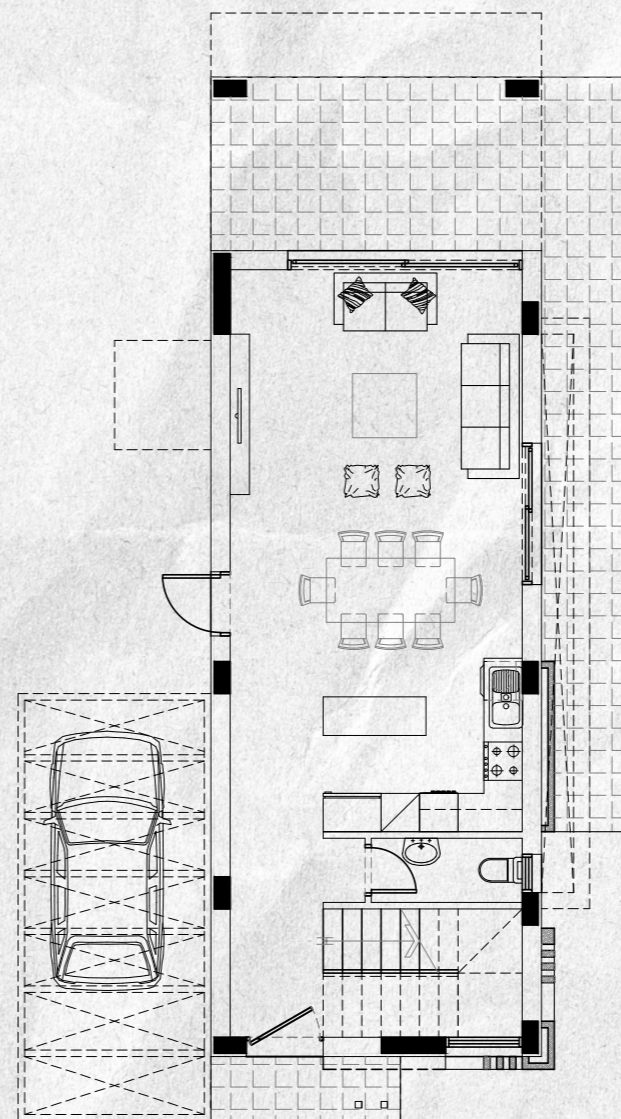

LOCATION: **Kapparis, quiet residential area**  
PROJECT TYPE: **Contemporary design villas with private swimming pools**  
NUMBER OF UNITS: **10**  
BEDROOMS: **3**  
COVERED AREAS: **141m<sup>2</sup>**  
COVERED VERANDA: **18-27m<sup>2</sup>**  
ROOF GARDEN: **57-63m<sup>2</sup>**  
PLOT: **325-330m<sup>2</sup>**  
DELIVERY DATE: **December 2024**  
VIEWS: **Panoramic sea views**

# TYPE A

GROUND FLOOR

FIRST FLOOR