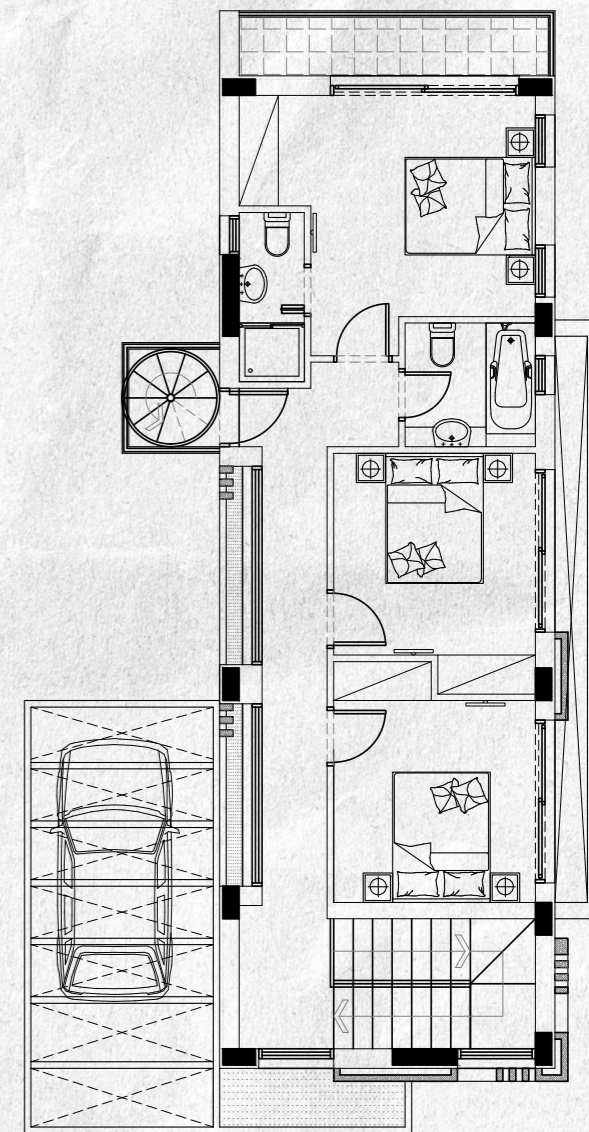

LOCATION: **Kapparis, quiet residential area**  
PROJECT TYPE: **Contemporary design villas with private swimming pools**  
NUMBER OF UNITS: **10**  
BEDROOMS: **3**  
COVERED AREAS: **141m<sup>2</sup>**  
COVERED VERANDA: **18-27m<sup>2</sup>**  
ROOF GARDEN: **57-63m<sup>2</sup>**  
PLOT: **325-330m<sup>2</sup>**  
DELIVERY DATE: **December 2024**  
VIEWS: **Panoramic sea views**

# TYPE A

GROUND FLOOR

FIRST FLOOR