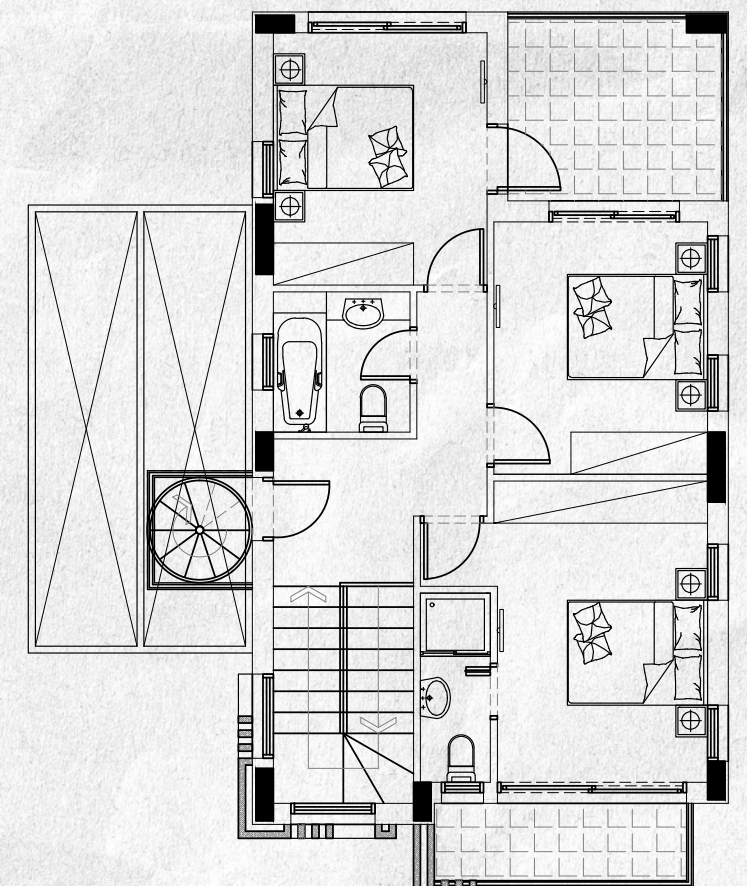

LOCATION: **Kapparis, quiet residential area**  
PROJECT TYPE: **Contemporary design villas with private swimming pools**  
NUMBER OF UNITS: **10**  
BEDROOMS: **3**  
COVERED AREAS: **141m<sup>2</sup>**  
COVERED VERANDA: **18-27m<sup>2</sup>**  
ROOF GARDEN: **57-63m<sup>2</sup>**  
PLOT: **325-330m<sup>2</sup>**  
DELIVERY DATE: **December 2024**  
VIEWS: **Panoramic sea views**

# TYPE A

GROUND FLOOR

FIRST FLOOR

# TYPE B

GROUND FLOOR

FIRST FLOOR

**E**  
EQUITY